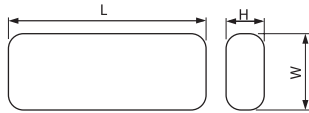

Note: with stickers:

Body: PVC
Diffuser: PVC

XL101BLED

Model	Watt	Colour	Colour temperature (K)	Size (mm)			Lifetime (h)	Catalogue number	Packing (pcs)
				Length	Width	Height			
XL101BLED	18x0,1W	white	6000-6500	246	76	51	20000	9XL101BLED	10
XL101CLEd	24x0,1W	white	6000-6500	327	76	53	20000	9XL101CLEd	10

Duration time approx 4 hours

Note: with stickers:

Body: PVC
Diffuser: PVC

EXIT XL88

Model	Watt	Size (mm)			Lamp	Catalogue number	Packing (pcs)
		L	W	H			
XL88 LED / DOUBLE FACE	3W	360	150	25	LED	9XL88LED	10
XL88A LED / ONE FACE ONLY	3W	360	150	25	LED	9XL88A LED	10

Duration time approx 3 hours

Frame: aluminium
Diffuser: glass

Frame: PVC
Diffuser: PVC

TA 3115

Model	LED Type	Size (mm)			Catalogue number	Packing (pcs)
		L	W	H		
TA 3115 - EMERGENCY LIGHT	3,6V/60mAh Ni-Cd	310	155	30	9AT3115	30