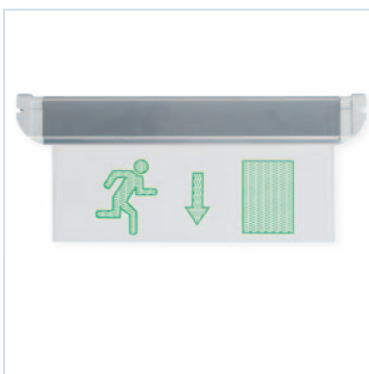

Duration time approx 3 hours

Frame: aluminium
Diffuser: glass

Frame: PVC
Diffuser: PVC

TA 3115

Model	LED Type	Size (mm)			Catalogue number	Packing (pcs)
		L	W	H		
TA 3115 - EMERGENCY LIGHT	3,6V/60mAh Ni-Cd	310	155	30	9AT3115	30

Duration time approx 3 hours

Frame: PVC
Diffuser: PVC

TA 3114

Model	LED Type	Size (mm)			Catalogue number	Packing (pcs)
		L	W	H		
TA 3114 - EMERGENCY LIGHT	3,6V/60mAh Ni-Cd	310	155	30	9AT3114	30

Duration time approx 3 hours

Frame: PVC
Diffuser: PVC

TA 5113

Model	LED Type	Size (mm)			Catalogue number	Packing (pcs)
		L	W	H		
TA 5113 - EMERGENCY LIGHT	3,6V/60mAh Ni-Cd	310	155	30	9AT5113	30

Duration time approx 3 hours