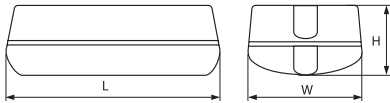

EXIT XL101

Model	Watt	Size (mm)			Ballast	Catalogue number	Packing (pcs)
		Lenght	Width	Height			
XL101B EXIT	6W	245	75	50	electronic	9XL101B6	10
XL101C EXIT	8W	325	75	50	electronic	9XL101C8	10

Duration time approx 1.5 hours

Note: with stickers:

Body: PVC
Diffuser: PVC

XL101BLED

Model	Watt	Colour	Colour temperature (K)	Size (mm)			Lifetime (h)	Catalogue number	Packing (pcs)
				Length	Width	Height			
XL101BLED	18x0,1W	white	6000-6500	246	76	51	20000	9XL101BLED	10
XL101CLEd	24x0,1W	white	6000-6500	327	76	53	20000	9XL101CLEd	10

Duration time approx 4 hours

Note: with stickers:

Body: PVC
Diffuser: PVC

EXIT XL88

Model	Watt	Size (mm)			Lamp	Catalogue number	Packing (pcs)
		L	W	H			
XL88 LED / DOUBLE FACE	3W	360	150	25	LED	9XL88LED	10
XL88A LED / ONE FACE ONLY	3W	360	150	25	LED	9XL88A LED	10