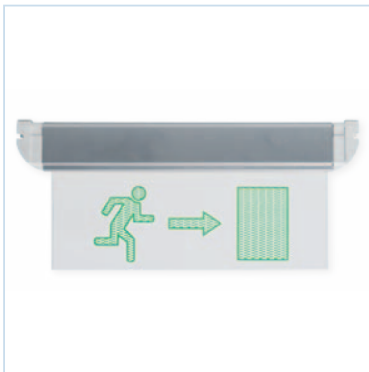

Duration time approx 4 hours

Note: with stickers:

Body: PVC
Diffuser: PVC

EXIT XL88

Model	Watt	Size (mm)			Lamp	Catalogue number	Packing (pcs)
		L	W	H			
XL88 LED / DOUBLE FACE	3W	360	150	25	LED	9XL88LED	10
XL88A LED / ONE FACE ONLY	3W	360	150	25	LED	9XL88A LED	10

Duration time approx 3 hours

Frame: aluminium
Diffuser: glass

Frame: PVC
Diffuser: PVC

TA 3115

Model	LED Type	Size (mm)			Catalogue number	Packing (pcs)
		L	W	H		
TA 3115 - EMERGENCY LIGHT	3,6V/60mAh Ni-Cd	310	155	30	9AT3115	30

Duration time approx 3 hours

Frame: PVC
Diffuser: PVC

TA 3114

Model	LED Type	Size (mm)			Catalogue number	Packing (pcs)
		L	W	H		
TA 3114 - EMERGENCY LIGHT	3,6V/60mAh Ni-Cd	310	155	30	9AT3114	30

Duration time approx 3 hours