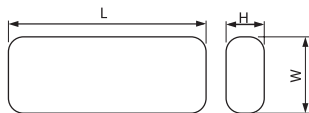

Note: with stickers:

Body: PVC
Diffuser: PVC

XL101BLED

Model	Watt	Colour	Colour temperature (K)	Size (mm)			Lifetime (h)	Catalogue number	Packing (pcs)
				Length	Width	Height			
XL101BLED	18x0,1W	white	6000-6500	246	76	51	20000	9XL101BLED	10
XL101CLEd	24x0,1W	white	6000-6500	327	76	53	20000	9XL101CLEd	10

Duration time approx 4 hours

Note: with stickers:

Body: PVC
Diffuser: PVC

EXIT XL88

Model	Watt	Size (mm)			Lamp	Catalogue number	Packing (pcs)
		L	W	H			
XL88 LED / DOUBLE FACE	3W	360	150	25	LED	9XL88LED	10
XL88A LED / ONE FACE ONLY	3W	360	150	25	LED	9XL88A LED	10

Duration time approx 3 hours

Frame: aluminium
Diffuser: glass

Frame: PVC
Diffuser: PVC

TA 3115

Model	LED Type	Size (mm)			Catalogue number	Packing (pcs)
		L	W	H		
TA 3115 - EMERGENCY LIGHT	3,6V/60mAh Ni-Cd	310	155	30	9AT3115	30

Duration time approx 3 hours

Frame: PVC
Diffuser: PVC

TA 3114

Model	LED Type	Size (mm)			Catalogue number	Packing (pcs)
		L	W	H		
TA 3114 - EMERGENCY LIGHT	3,6V/60mAh Ni-Cd	310	155	30	9AT3114	30

Duration time approx 3 hours