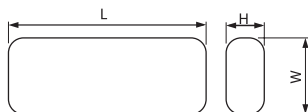

Note: with stickers:

Body: PVC
Diffuser: PVC

XL101BLED

Model	Watt	Colour	Colour temperature (K)	Size (mm)			Lifetime (h)	Catalogue number	Packing (pcs)
				Length	Width	Height			
XL101BLED	18x0,1W	white	6000-6500	246	76	51	20000	9XL101BLED	10
XL101CLEd	24x0,1W	white	6000-6500	327	76	53	20000	9XL101CLEd	10

Duration time approx 4 hours

Note: with stickers:

Body: PVC
Diffuser: PVC

EXIT XL88

Model	Watt	Size (mm)			Lamp	Catalogue number	Packing (pcs)
		L	W	H			
XL88 LED / DOUBLE FACE	3W	360	150	25	LED	9XL88LED	10
XL88A LED / ONE FACE ONLY	3W	360	150	25	LED	9XL88A LED	10

Duration time approx 3 hours

Frame: aluminium
Diffuser: glass

Frame: PVC
Diffuser: PVC

TA 3115

Model	LED Type	Size (mm)			Catalogue number	Packing (pcs)
		L	W	H		
TA 3115 - EMERGENCY LIGHT	3,6V/60mAh Ni-Cd	310	155	30	9AT3115	30