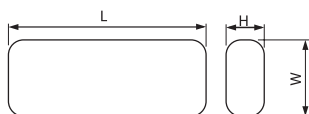

Frame: PVC
Diffuser: PVC

TA 3115

Model	LED Type	Size (mm)			Catalogue number	Packing (pcs)
		L	W	H		
TA 3115 - EMERGENCY LIGHT	3,6V/60mAh Ni-Cd	310	155	30	9AT3115	30

Duration time approx 3 hours

Frame: PVC
Diffuser: PVC

TA 3114

Model	LED Type	Size (mm)			Catalogue number	Packing (pcs)
		L	W	H		
TA 3114 - EMERGENCY LIGHT	3,6V/60mAh Ni-Cd	310	155	30	9AT3114	30

Duration time approx 3 hours

Frame: PVC
Diffuser: PVC

TA 5113

Model	LED Type	Size (mm)			Catalogue number	Packing (pcs)
		L	W	H		
TA 5113 - EMERGENCY LIGHT	3,6V/60mAh Ni-Cd	310	155	30	9AT5113	30

Duration time approx 3 hours