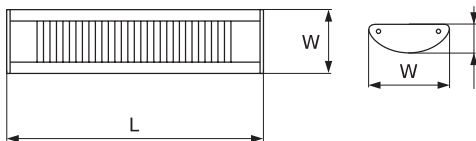

NINA

Body: white powder painted steel
Reflector: ABS plastic grid
Ballast: fixed inside the body

NINA

Model	Watt	Colour	Size (mm)			Ballast	Catalogue number	Packing (pcs)
			Lenght	Width	Height			
NINA	1X18W	white	740	118	48	magnetic	920118	12
NINA	1X36W	white	1345	118	48	magnetic	920136	12
NINA	2X18W	white	740	160	55	magnetic	920218	6
NINA	2X36W	white	1345	160	55	magnetic	920236	6