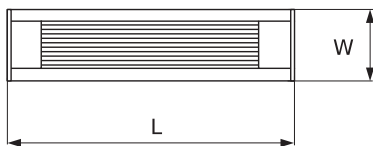

NEDA

Body: white powder painted steel
Reflector: plastic cover
Ballast: fixed inside the body

NEDA

Model	Watt	Colour	Size (mm)			Ballast	Catalogue number	Packing (pcs)
			Lenght	Width	Height			
NEDA	1X18W	white	740	118	48	magnetic	950118	12
NEDA	1X36W	white	1345	118	48	magnetic	950136	12
NEDA	2X18W	white	740	160	55	magnetic	950218	6
NEDA	2X36W	white	1345	160	55	magnetic	950236	6