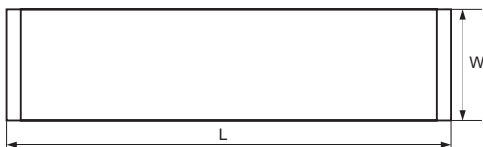

MONA

Model	Watt	Colour	Size (mm)			Ballast	Catalogue number	Packing (pcs)
			Lenght	Width	Height			
MONA	1X18W	white	647	91	75	magnetic	930118	5
MONA	1X36W	white	1255	91	75	magnetic	930136	5
MONA	2X18W	white	647	160	62	magnetic	930218	5
MONA	2X36W	white	1234	160	62	magnetic	930236	5

Body: white powder painted steel

Reflector: plastic cover

Ballast: fixed inside the body