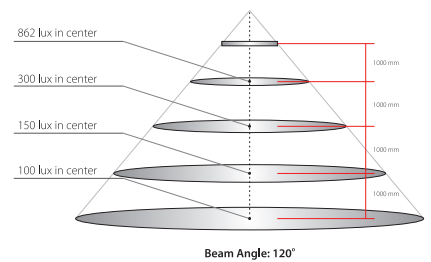

# LED PANEL

LED PANEL

LED PANEL

LED PANEL

LED PANEL

**Body:** aluminium alloy  
**LED type:** epistar  
**Luminous Efficiency:** >80lm/W

LED PANEL LED ~230V Ra>80      IP 21 30000h   

Model	Watt	Colour temp.	Size (mm)			Catalogue number	Packing (pcs)
			L	W	H		
LED PANEL	15W	6000-6500	295	295	9	92LEDPANEL15CW	5
LED PANEL	15W	4000-4500	295	295	9	92LEDPANEL15WH	5
LED PANEL	15W	2700-3000	295	295	9	92LEDPANEL15WW	5