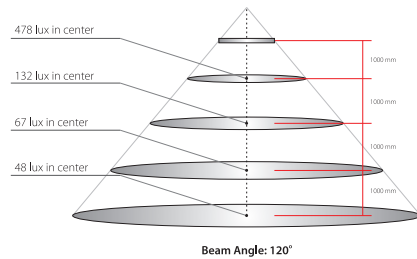

# LED PANEL

LED PANEL

LED PANEL

LED PANEL

LED PANEL

**Body:** aluminium alloy  
**LED type:** epistar  
**Luminous Efficiency:** >80lm/W

LED PANEL LED ~230V Ra>80      IP 21 30000h   

Model	Watt	Colour temp.	Size (mm)			Catalogue number	Packing (pcs)
			L	W	H		
LED PANEL	15W	6000-6500	295	295	9	92LEDPANEL15CW	5
LED PANEL	15W	4000-4500	295	295	9	92LEDPANEL15WH	5
LED PANEL	15W	2700-3000	295	295	9	92LEDPANEL15WW	5