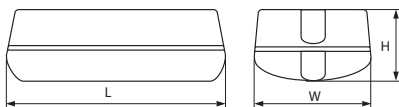

Body: PVC
Diffuser: PVC

EXIT XL101

Model	Watt	Size (mm)			Ballast	Catalogue number	Packing (pcs)
		Lenght	Width	Height			
XL101B EXIT	6W	245	75	50	electronic	9XL101B6	10
XL101C EXIT	8W	325	75	50	electronic	9XL101C8	10

Duration time approx 1.5 hours

Note: with stickers:

Body: PVC
Diffuser: PVC

XL101BLED

Model	Watt	Colour	Colour temperature (K)	Size (mm)			Lifetime (h)	Catalogue number	Packing (pcs)
				Length	Width	Height			
XL101BLED	18x0,1W	white	6000-6500	246	76	51	20000	9XL101BLED	10
XL101CLEd	24x0,1W	white	6000-6500	327	76	53	20000	9XL101CLEd	10

Duration time approx 4 hours

Note: with stickers:

Frame: aluminium
Diffuser: glass

EXIT XL88

Model	Watt	Size (mm)			Lamp	Catalogue number	Packing (pcs)
		L	W	H			
XL88 LED / DOUBLE FACE	3W	360	150	25	LED	9XL88LED	10
XL88A LED / ONE FACE ONLY	3W	360	150	25	LED	9XL88A LED	10

Duration time approx 3 hours