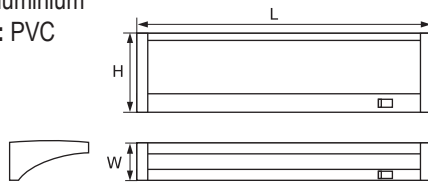

Model	Watt	Colour	Size (mm)			Ballast	Catalogue number	Packing (pcs)
			Lenght	Width	Height			
CAB-07	13W	grey	562	70	135	electronic	907513	12
CAB-07	21W	grey	895	70	135	electronic	907521	12

Body: Aluminium
Diffuser: PVC

CAB-08