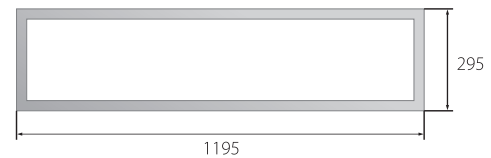

# LED PANEL

LED PANEL

LED PANEL

LED PANEL

LED PANEL

**Body:** aluminium alloy  
**LED type:** epistar  
**Luminous Efficiency:** >80lm/W

LED PANEL LED ~230V Ra>80      IP 21 30000h   

Model	Watt	Colour temp.	Size (mm)			Catalogue number	Packing (pcs)
			L	W	H		
LED PANEL	15W	6000-6500	295	295	9	92LEDPANEL15CW	5
LED PANEL	15W	4000-4500	295	295	9	92LEDPANEL15WH	5
LED PANEL	15W	2700-3000	295	295	9	92LEDPANEL15WW	5