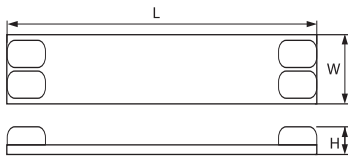

Body: steel in white