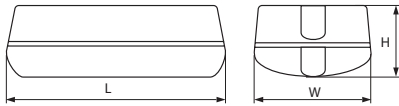

Body: PVC
Diffuser: PVC

EXIT XL101

Model	Watt	Size (mm)			Ballast	Catalogue number	Packing (pcs)
		Lenght	Width	Height			
XL101B EXIT	6W	245	75	50	electronic	9XL101B6	10
XL101C EXIT	8W	325	75	50	electronic	9XL101C8	10

Duration time approx 1.5 hours

Note: with stickers:

Body: PVC
Diffuser: PVC

XL101BLED

Model	Watt	Colour	Colour temperature (K)	Size (mm)			Lifetime (h)	Catalogue number	Packing (pcs)
				Length	Width	Height			
XL101BLED	18x0,1W	white	6000-6500	246	76	51	20000	9XL101BLED	10
XL101CLEd	24x0,1W	white	6000-6500	327	76	53	20000	9XL101CLEd	10

Duration time approx 4 hours

Note: with stickers:

Frame: aluminium
Diffuser: glass

EXIT XL88

Model	Watt	Size (mm)			Lamp	Catalogue number	Packing (pcs)
		L	W	H			
XL88 LED / DOUBLE FACE	3W	360	150	25	LED	9XL88LED	10
XL88A LED / ONE FACE ONLY	3W	360	150	25	LED	9XL88A LED	10

Duration time approx 3 hours