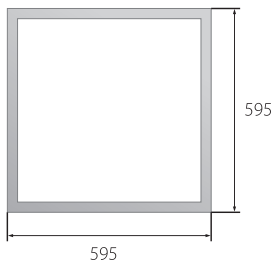

# LED PANEL

LED PANEL

LED PANEL

LED PANEL

LED PANEL

**Body:** aluminium alloy  
**LED type:** epistar  
**Luminous Efficiency:** >80lm/W

LED PANEL LED ~230V Ra>80      IP 21 30000h   

Model	Watt	Colour temp.	Size (mm)			Catalogue number	Packing (pcs)
			L	W	H		
LED PANEL	15W	6000-6500	295	295	9	92LEDPANEL15CW	5
LED PANEL	15W	4000-4500	295	295	9	92LEDPANEL15WH	5
LED PANEL	15W	2700-3000	295	295	9	92LEDPANEL15WW	5