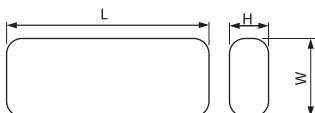

### TA 3114

Model	LED Type	Size (mm)			Catalogue number	Packing (pcs)
		L	W	H		
TA 3114 - EMERGENCY LIGHT	3,6V/60mAh Ni-Cd	310	155	30	9AT3114	30

Duration time approx 3 hours

Frame: PVC  
Diffuser: PVC