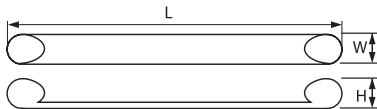

PFL77A

Model	Watt	Colour	Size (mm)			Ballast	Catalogue number	Packing (pcs)
			L	W	H			
PFL77A	1X18W	white	690	35	45	electronic	911118	50
PFL77A	1X36W	white	1300	35	45	electronic	911136	50
PFL77A	2X18W	white	690	100	50	electronic	911218	30
PFL77A	2X36W	white	1300	100	50	electronic	911236	30

PFL77

Model	Watt	Colour	Size (mm)			Ballast	Catalogue number	Packing (pcs)
			L	W	H			
PFL77	1X18W	white	720	48	52	electronic	912118	40
PFL77	1X36W	white	1325	48	52	electronic	912136	40