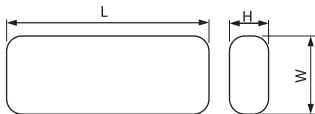

Frame: PVC
Diffuser: PVC

TA 3115

Model	LED Type	Size (mm)			Catalogue number	Packing (pcs)
		L	W	H		
TA 3115 - EMERGENCY LIGHT	3,6V/60mAh Ni-Cd	310	155	30	9AT3115	30

Duration time approx 3 hours

Frame: PVC
Diffuser: PVC

TA 3114

Model	LED Type	Size (mm)			Catalogue number	Packing (pcs)
		L	W	H		
TA 3114 - EMERGENCY LIGHT	3,6V/60mAh Ni-Cd	310	155	30	9AT3114	30

Duration time approx 3 hours

Frame: PVC
Diffuser: PVC

TA 5113

Model	LED Type	Size (mm)			Catalogue number	Packing (pcs)
		L	W	H		
TA 5113 - EMERGENCY LIGHT	3,6V/60mAh Ni-Cd	310	155	30	9AT5113	30

Duration time approx 3 hours