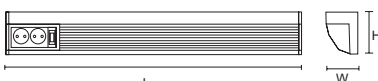

Model	Watt	Colour	Size (mm)			Ballast	Catalogue number	Packing (pcs)
			Lenght	Width	Height			
CAB-09	8W	white	455	85	65	electronic	909508	12
CAB-09	13W	white	685	85	65	electronic	909513	12

Body: PVC
Diffuser: PVC