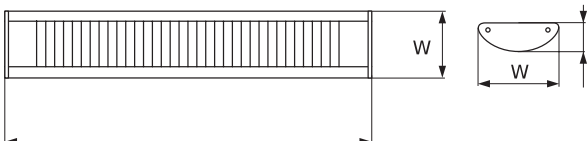

NINA

Body: white powder painted steel
Reflector: ABS plastic grid
Ballast: fixed inside the body

NINA

Model	Watt	Colour	Size (mm)			Ballast	Catalogue number	Packing (pcs)
			Lenght	Width	Height			
NINA	1X18W	white	740	118	48	magnetic	920118	12
NINA	1X36W	white	1345	118	48	magnetic	920136	12
NINA	2X18W	white	740	160	55	magnetic	920218	6
NINA	2X36W	white	1345	160	55	magnetic	920236	6