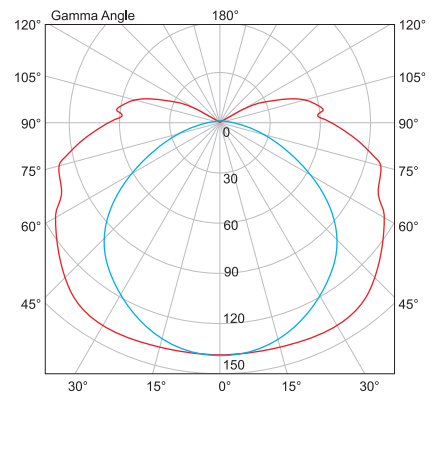

BELLA / 2X58W