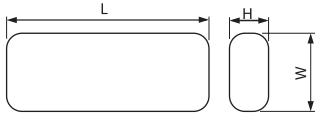

Frame: PVC
Diffuser: PVC

TA 3115

Model	LED Type	Size (mm)			Catalogue number	Packing (pcs)
		L	W	H		
TA 3115 - EMERGENCY LIGHT	3,6V/60mAh Ni-Cd	310	155	30	9AT3115	30

Duration time approx 3 hours

Frame: PVC
Diffuser: PVC

TA 3114

Model	LED Type	Size (mm)			Catalogue number	Packing (pcs)
		L	W	H		
TA 3114 - EMERGENCY LIGHT	3,6V/60mAh Ni-Cd	310	155	30	9AT3114	30

Duration time approx 3 hours

Frame: PVC
Diffuser: PVC

TA 5113

Model	LED Type	Size (mm)			Catalogue number	Packing (pcs)
		L	W	H		
TA 5113 - EMERGENCY LIGHT	3,6V/60mAh Ni-Cd	310	155	30	9AT5113	30

Duration time approx 3 hours