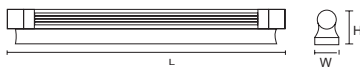

Model	Watt	Colour	Size (mm)			Ballast	Catalogue number	Packing (pcs)
			Lenght	Width	Height			
CAB-08	8W	grey	365	58	70	electronic	908508	16
CAB-08	13W	grey	595	58	70	electronic	908513	16
CAB-08	21W	grey	935	58	70	electronic	908521	12

Body: Aluminium
Diffuser: PVC

CAB-09