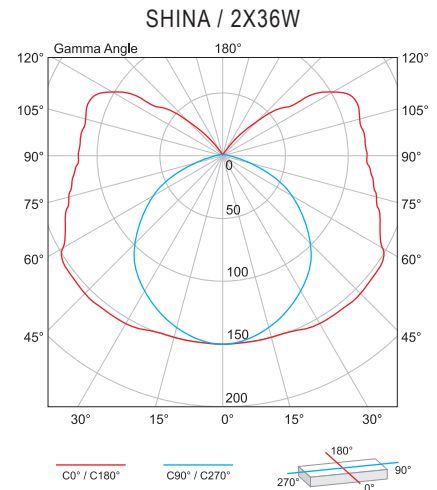

## SHINA

Size (mm)								
Model	Watt	Colour	Lenght	Width	Height	Ballast	Catalogue number	Packing (pcs)
SHINA	1X18W	white	618	46	66	magnetic	910118	12
SHINA	1X36W	white	1227	46	66	magnetic	910136	12
SHINA	2X18W	white	618	89	70	magnetic	910218	8
SHINA	2X36W	white	1227	89	70	magnetic	910236	8