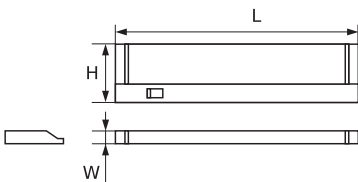

CAB-03

Model	Watt	Colour	Size (mm)			Ballast	Catalogue number	Packing (pcs)
			Lenght	Width	Height			
CAB-03	8W	grey	363	88	45	electronic	903508	20
CAB-03	13W	grey	592	88	45	electronic	903513	20
CAB-03	21W	grey	925	88	45	electronic	903521	20
CAB-03	28W	grey	1225	88	45	electronic	903528	20

CAB-04

Model	Watt	Colour	Size (mm)			Ballast	Catalogue number	Packing (pcs)
			Lenght	Width	Height			
CAB-04	8W	grey	357	30	85	electronic	904508	20
CAB-04	13W	grey	585	30	85	electronic	904513	20
CAB-04	21W	grey	920	30	85	electronic	904521	20

CAB-05

Model	Watt	Colour	Size (mm)			Ballast	Catalogue number	Packing (pcs)
			Lenght	Width	Height			
CAB-05	15W	white	500	35	65	electronic	905815	20
CAB-05	18W	white	652	35	65	electronic	905818	20
CAB-05	36W	white	1263	35	65	electronic	905836	20