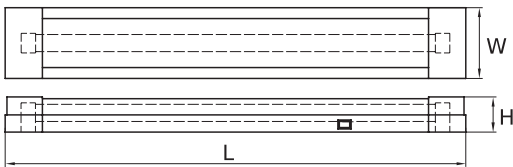

SANA

Model	Watt	Colour	Size (mm)			Ballast	Catalogue number	Packing (pcs)
			Lenght	Width	Height			
SANA	1X18W	white	637	105	40	electronic	940118	12
SANA	1X36W	white	1245	105	40	electronic	940136	12
SANA	2X18W	white	637	150	45	electronic	940218	6
SANA	2X36W	white	1245	150	45	electronic	940236	6

Body: white powder painted steel

Reflector: plastic cover

Ballast: fixed inside the body