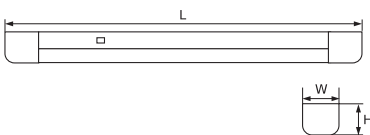

CAB-03

Model	Watt	Colour	Size (mm)			Ballast	Catalogue number	Packing (pcs)
			Lenght	Width	Height			
CAB-03	8W	grey	363	88	45	electronic	903508	20
CAB-03	13W	grey	592	88	45	electronic	903513	20
CAB-03	21W	grey	925	88	45	electronic	903521	20
CAB-03	28W	grey	1225	88	45	electronic	903528	20

CAB-04

Model	Watt	Colour	Size (mm)			Ballast	Catalogue number	Packing (pcs)
			Lenght	Width	Height			
CAB-04	8W	grey	357	30	85	electronic	904508	20
CAB-04	13W	grey	585	30	85	electronic	904513	20
CAB-04	21W	grey	920	30	85	electronic	904521	20

CAB-05

Model	Watt	Colour	Size (mm)			Ballast	Catalogue number	Packing (pcs)
			Lenght	Width	Height			
CAB-05	15W	white	500	35	65	electronic	905815	20
CAB-05	18W	white	652	35	65	electronic	905818	20
CAB-05	36W	white	1263	35	65	electronic	905836	20