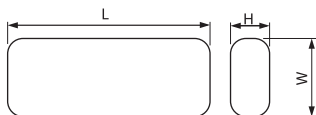

Body: PVC
Diffuser: PVC

EXIT XL101

Model	Watt	Size (mm)			Ballast	Catalogue number	Packing (pcs)
		Lenght	Width	Height			
XL101B EXIT	6W	245	75	50	electronic	9XL101B6	10
XL101C EXIT	8W	325	75	50	electronic	9XL101C8	10

Duration time approx 1.5 hours

Note: with stickers:

Body: PVC
Diffuser: PVC

XL101BLED

Model	Watt	Colour	Colour temperature (K)	Size (mm)			Lifetime (h)	Catalogue number	Packing (pcs)
				Length	Width	Height			
XL101BLED	18x0,1W	white	6000-6500	246	76	51	20000	9XL101BLED	10
XL101CLEd	24x0,1W	white	6000-6500	327	76	53	20000	9XL101CLEd	10

Duration time approx 4 hours

Note: with stickers:

Frame: aluminium
Diffuser: glass

EXIT XL88

Model	Watt	Size (mm)			Lamp	Catalogue number	Packing (pcs)
		L	W	H			
XL88 LED / DOUBLE FACE	3W	360	150	25	LED	9XL88LED	10
XL88A LED / ONE FACE ONLY	3W	360	150	25	LED	9XL88A LED	10

Duration time approx 3 hours