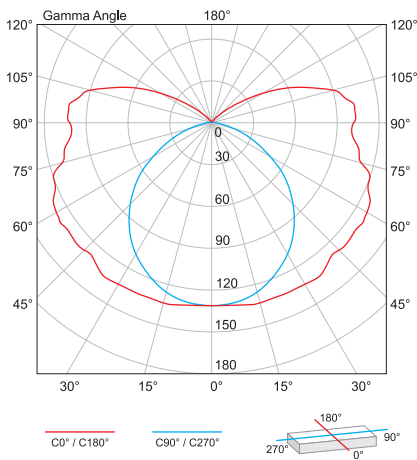

• FLUORESCENT LIGHTING •

BELLA