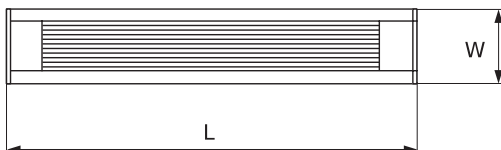

NEDA

Body: white powder painted steel
Reflector: plastic cover
Ballast: fixed inside the body

NEDA

Model	Watt	Colour	Size (mm)			Ballast	Catalogue number	Packing (pcs)
			Lenght	Width	Height			
NEDA	1X18W	white	740	118	48	magnetic	950118	12
NEDA	1X36W	white	1345	118	48	magnetic	950136	12
NEDA	2X18W	white	740	160	55	magnetic	950218	6
NEDA	2X36W	white	1345	160	55	magnetic	950236	6