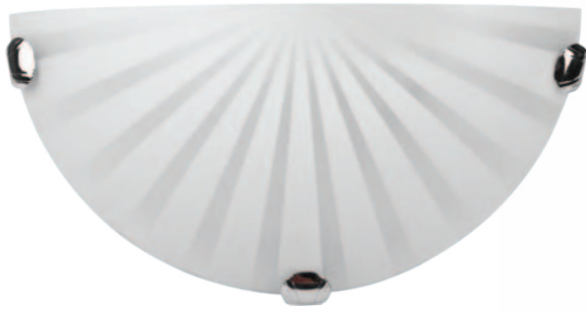

GABI 021 WALL

GABI 021 CEILING

GABI 021 PENDANT

**GABI 021**

Model	Watt	Colour	Size (mm)		Packing (pcs)
			Φ	Catalogue number	
GABI021 WALL	max 1X60W	white	1/2 Φ300	9502132092	20
GABI021 CEILING	max 1X75W	white	Φ300	9502130091	10
GABI021 CEILING	max 2X60W	white	Φ400	9502140093	5
GABI021 CEILING	max 3X60W	white	Φ500	9502150094	1
GABI021 PENDANT	max 1X100W	white	Φ400	9502142095	5